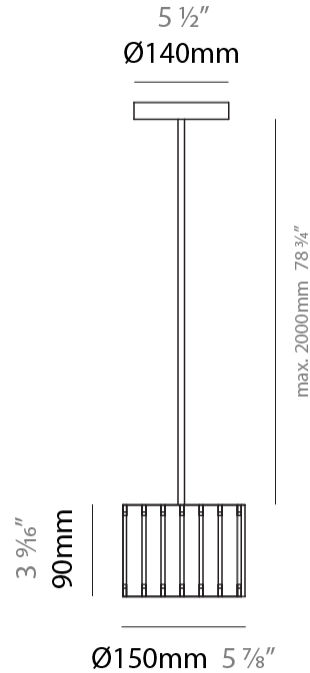

PROJECT	
TYPE	
SPECIFIER	
QUANTITY	
DATE	

LUZ OCULTA WOOD SUSPENSION

D51043- -
base number   Finish Options   Finish Options

1. To build a product code in our configurator select the specify button on the base model # product page
2. To build a manual product code on this datasheet choose from the options listed below in blue font and add the suffix to the base model #

GENERAL

Series: Luz Oculta
Subseries: Luz Oculta Wood
Brand: Fambuena
Division: Design
Mounting Type: Suspension
Mounting Location: Ceiling
Subcategory: Pendant

PHYSICAL

Shape: Rectangle
Diameter (mm): 150
Diameter (in): 5 7/8
Height (mm): 90
Height (in): 3 9/16
Light Distribution: Direct / Indirect
Fixture Finish: [DOW / NAT](#)
Holder Finish: BRA / BRZ
Fixture Material: Metal / Wood
Cable Details: Cable length 2000mm / 79"

ELECTRICAL

Number of Lamps: 1
Lamp Type: LED Retrofit
Lamp Shape: T4
Bulb Included: Bulb Not Included
Max. Wattage Per Lamp (W): 3
Lamp Base: G9
Input Voltage (V): 120

LED

OPTICAL

RATINGS AND CERTIFICATIONS

Certified By: Certified for North American Standards
IP rating: IP20